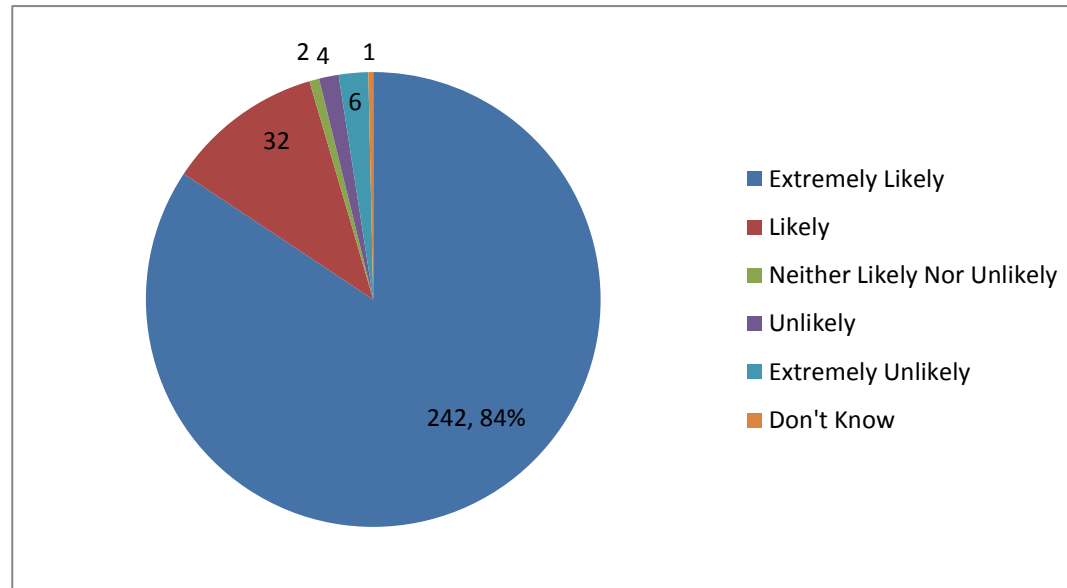

Clifton Medical Centre Friends & Family (FFT) Test Results July 17

Date	Extremely Likely	Likely	Neither Likely Nor Unlikely	Unlikely	Extremely Unlikely	Don't Know
Jul-17	242	32	2	4	6	1

Mode of Collection	Electronic Kiosk/Tablet	Paper Survey
SMS/Text/Email/Voice	287	0

287

Total = 287