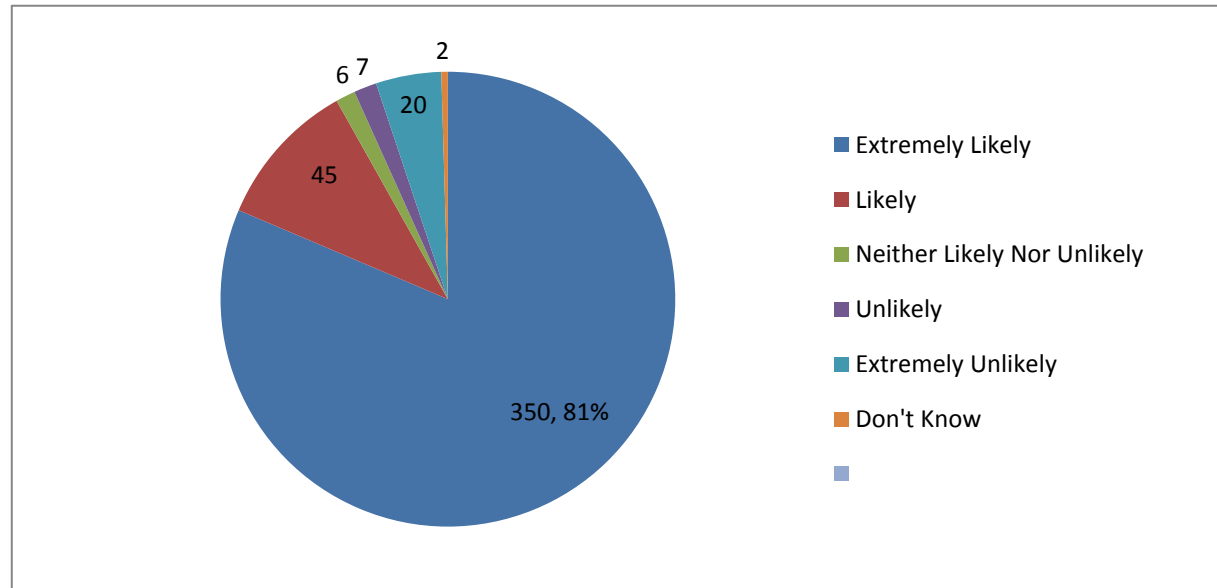

Clifton Medical Centre Friends & Family (FFT) Test Results September 17

Date	Extremely Likely	Likely	Neither Likely Nor Unlikely	Unlikely	Extremely Unlikely	Don't Know
Sep-17	350	45	6	7	20	2

Mode of Collection	Electronic Kiosk/Tablet	Paper Survey
SMS/Text/Email/Voice	430	0